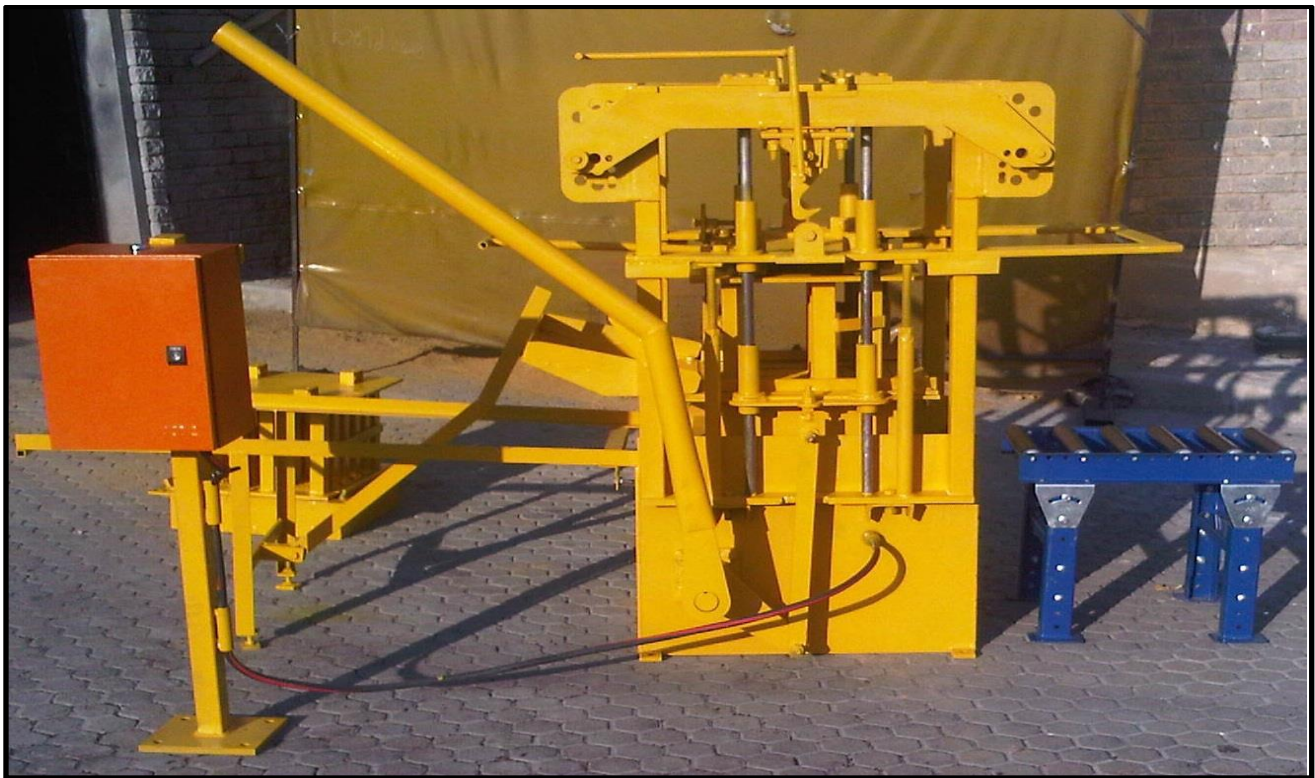

## S12 Electric Brick Making Machine

Our S12 Electric Brick Making Machine is the smallest of our static type machines. It compacts the aggregate through a vibration system, controlled with a panel. The S12 Egg-Laying Type Brick Making Machine produces an excellent quality brick, block & paver and is most popular in rural areas where electricity and fuel are not easily available, as it can easily be supplied with either a diesel engine or generator.

Specification:		Type of Brick	No. of Drops	With motor: 1min/drop
Vibrator Drive Options	Electric 220V	9 Inch Cavity Block	2 per drop	1000 per day
	Electric 380V	6 Inch Cavity Block	3 per drop	1500 per day
	Petrol	4.5 Inch Cavity Block	4 per drop	2000 per day
	Diesel	Maxi Brick (290 x 140 x 90)	5 per drop	2500 per day
		Stock Brick (220 x 105 x 73)	12 per drop	6000 per day
		Straight Pavers	6 per drop	3000 per day
		Interlock Pavers	6 per drop	3000 per day